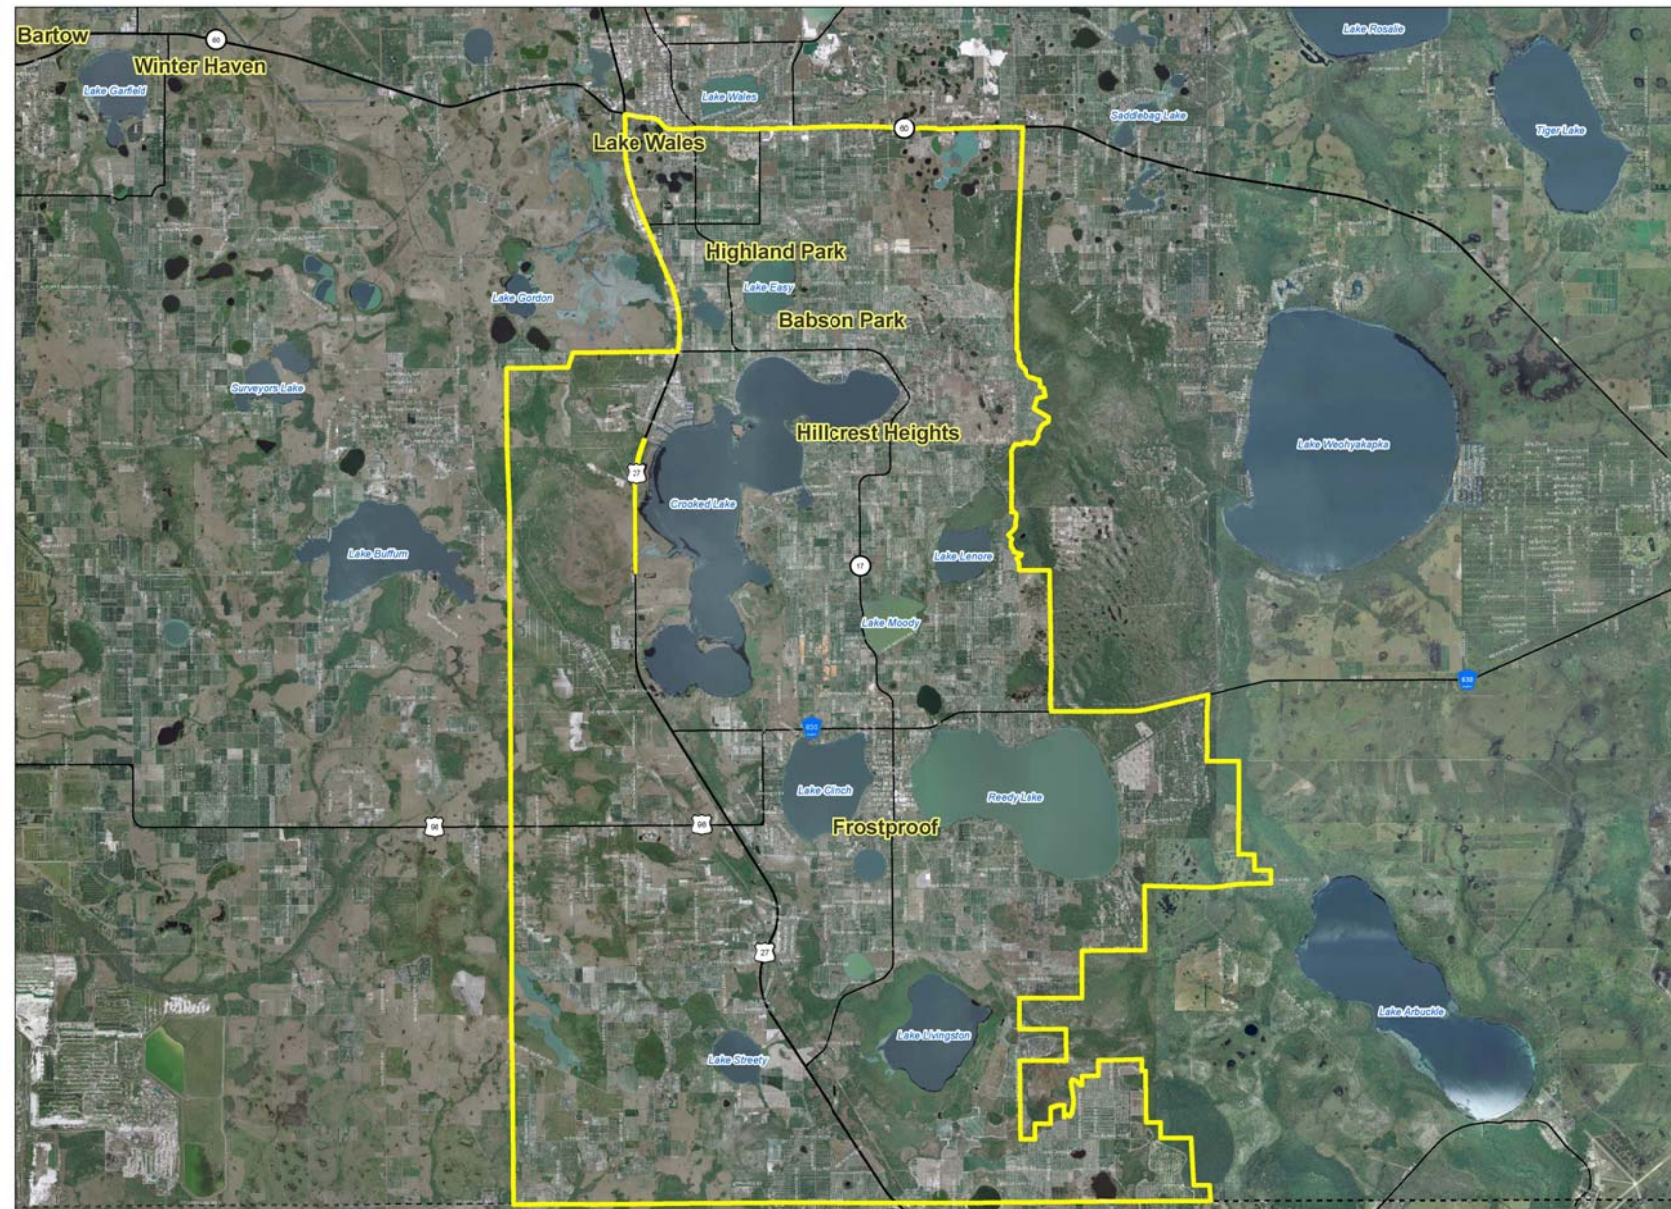

Southeast Polk Selected Area Study Existing Conditions Boundary

Aerial Photograph
2007 & 2005

Legend

SE Polk Proposed Boundary

Prepared by:
Polk County
Board of County Commissioners
Long Range Planning Division
October 2008

Polk County shall assume no liability for: 1) Any errors, omissions, or inaccuracies in the information provided regardless of how caused, or 2) Any decision made or action taken or not taken by any person in reliance upon any information or data furnished hereunder.