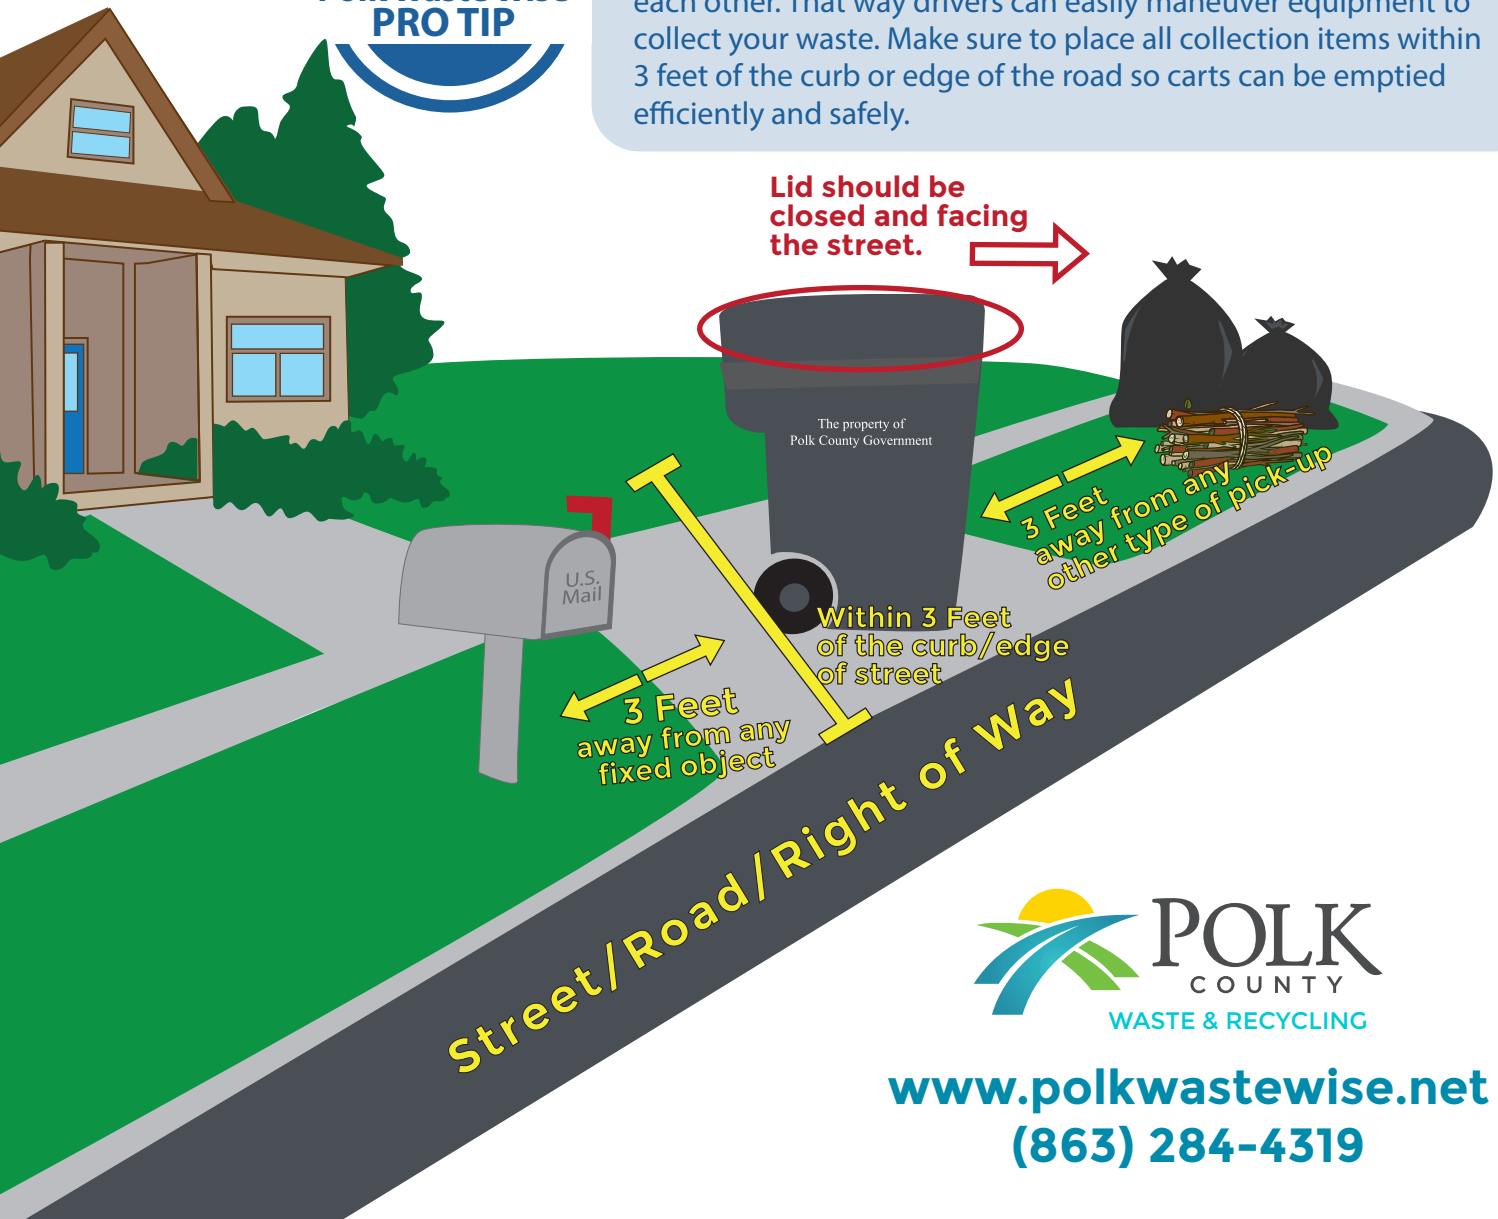

CURBSIDE COLLECTION PLACEMENT

Curbside collection services include household waste or garbage, recyclable material collection, yard waste and bulk waste.

For successful pick-up in all service areas, roll carts, bundles, yard and bulk waste **MUST** be:

- curbside from 6 a.m. to 6 p.m.
- within 3 feet of the curb or edge of the street
- at least 3 feet from fixed objects and vehicles
- at least 3 feet from any other set out intended for pick-up, e.g. yard waste must be 3 feet from roll carts and bulk items

3 Feet is Sweet!

For optimal curbside collection, all waste & recycling materials must be placed curbside 3 feet away from everything else and each other. That way drivers can easily maneuver equipment to collect your waste. Make sure to place all collection items within 3 feet of the curb or edge of the road so carts can be emptied efficiently and safely.